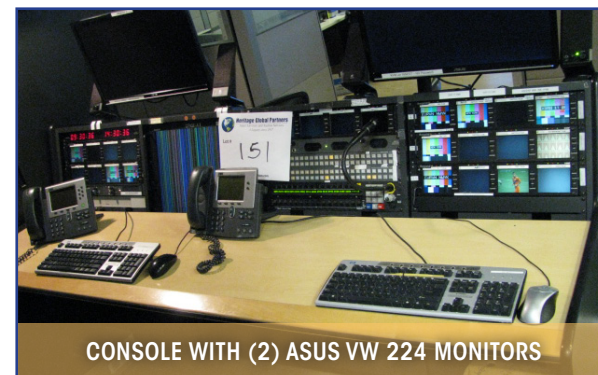

EMPRESS LIGHTING CONTROL BOARD W/ DELL MONITOR

TOSHIBA VIDEO WALL W/ (12) P-414-DL MONITORS

CONSOLE WITH (2) ASUS VW 224 MONITORS

On Behalf Of:

Rai Corporation