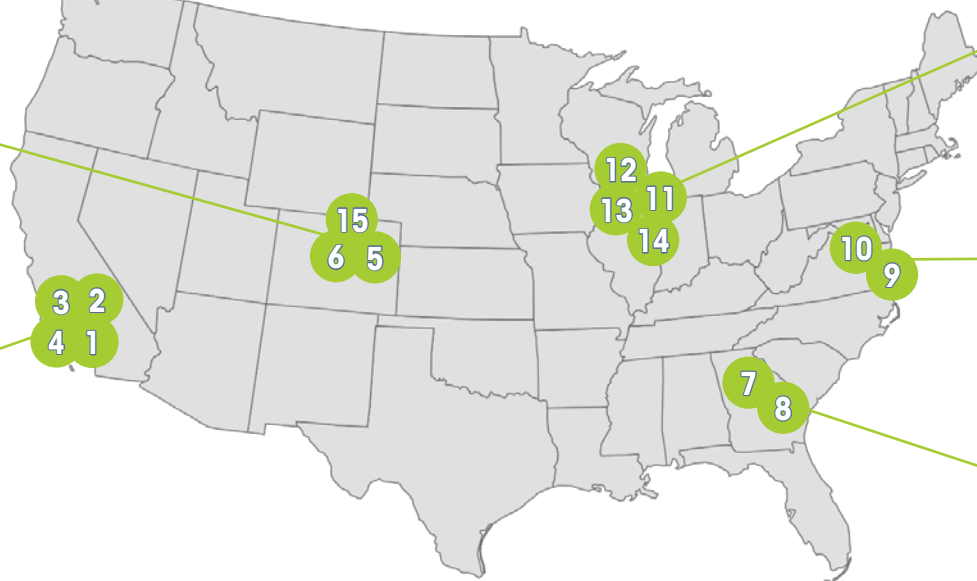

SITE LOCATION MAP

CONTACT

David Barkoff

Tel: 650.759.2242 Email: dbarkoff@hginc.com